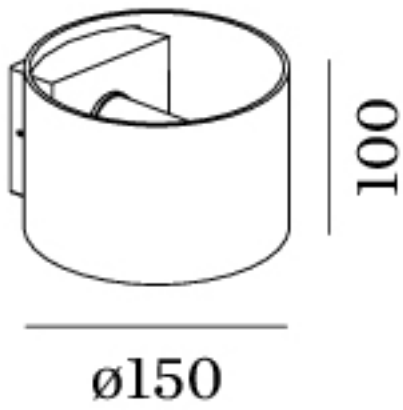

Ray QT14

Superlites

0207 924 2055
sales@superlites.co.uk
www.superlites.co.uk