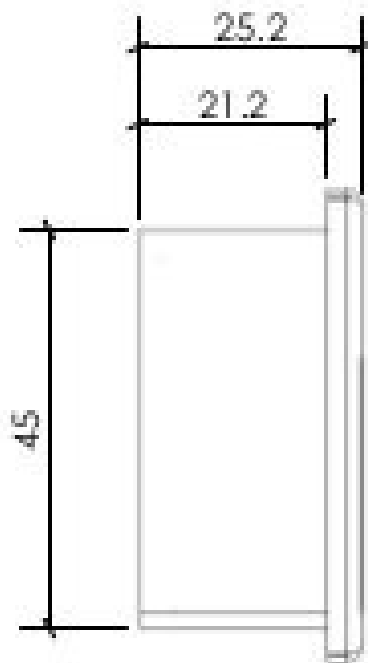

Miniature Low level recessed LED wall light

1.2w

27k

IP44

Easy to install, miniature, LED floor washer, with removable bezel and supplied complete with fixing box.

Energy efficient 1.2W high power 350mA LED

Cutout: 43mm x 43mm

W: 53mm H: 53mm D:29mm

0207 924 2055  
sales@superlites.co.uk  
www.superlites.co.uk

Cutout: 45 x 45

0207 924 2055  
sales@superlites.co.uk  
www.superlites.co.uk