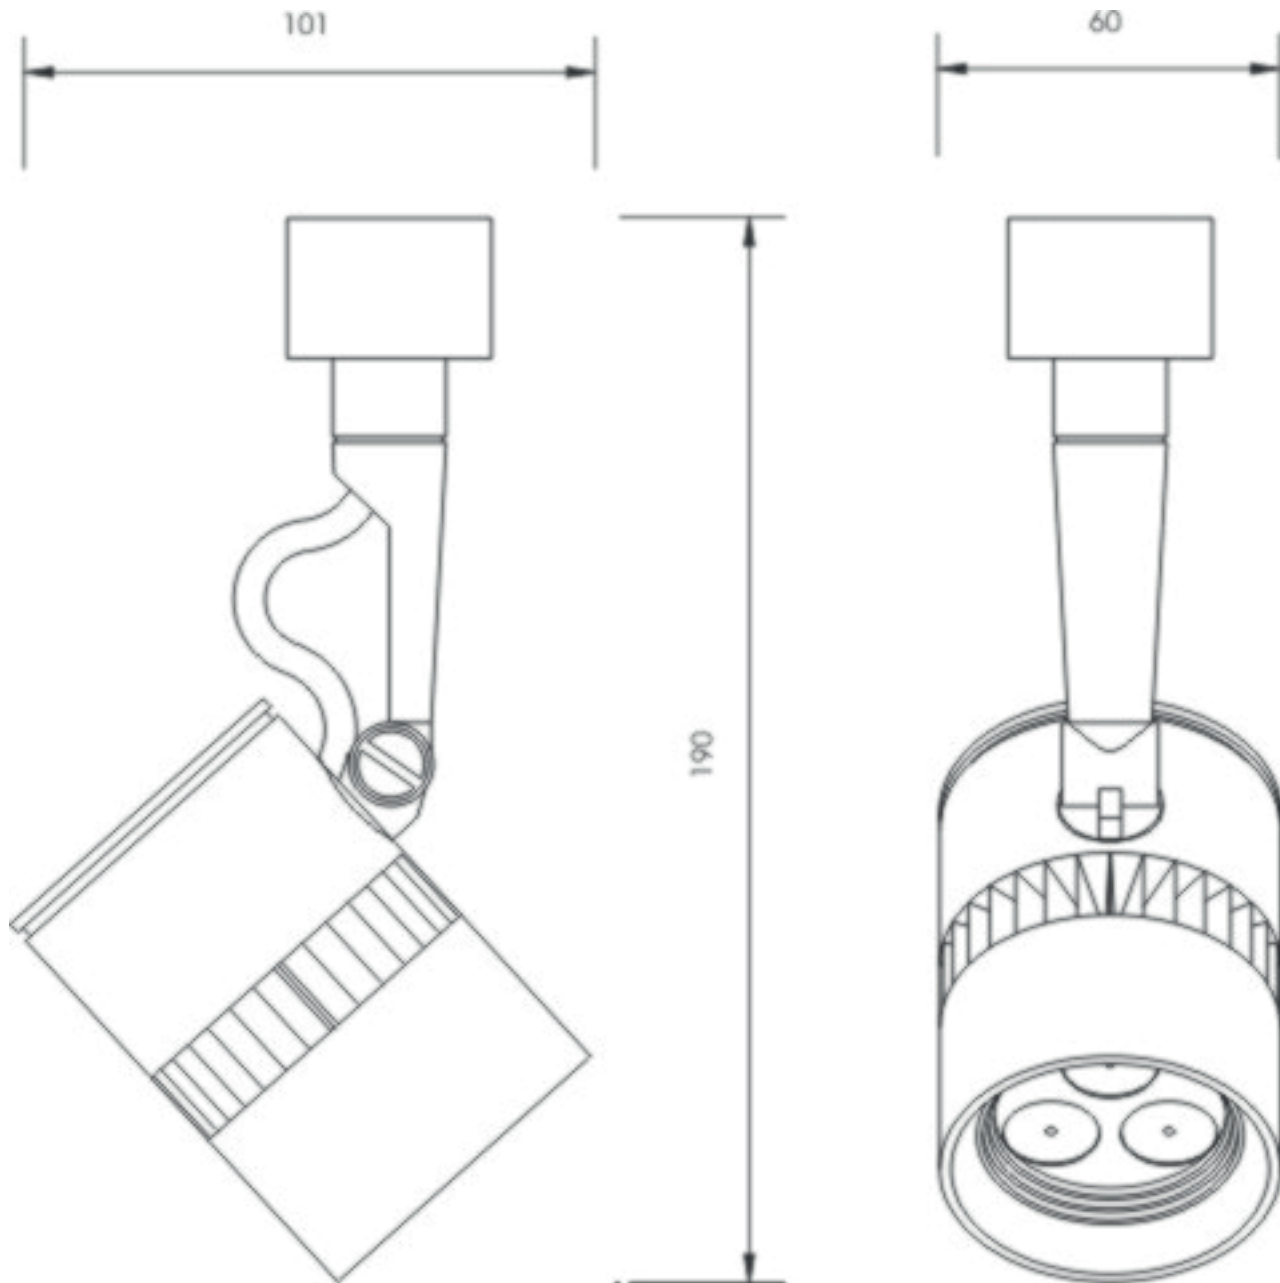

Shaker 3

Superlites

A range of LED spotlights Can be used for applications where Halogen would have previously been used

Black, White, Brushed Aluminium LED spotlight

IP Rating: 20

Weight: 0.35kgs

Input Voltage: 240V

Dimming: Not suitable for dimming

H: 190mm L: 101mm W: 60mm

Led: White, Warm White

0207 924 2055
sales@superlites.co.uk
www.superlites.co.uk

Shaker 3

Superlites

0207 924 2055
sales@superlites.co.uk
www.superlites.co.uk