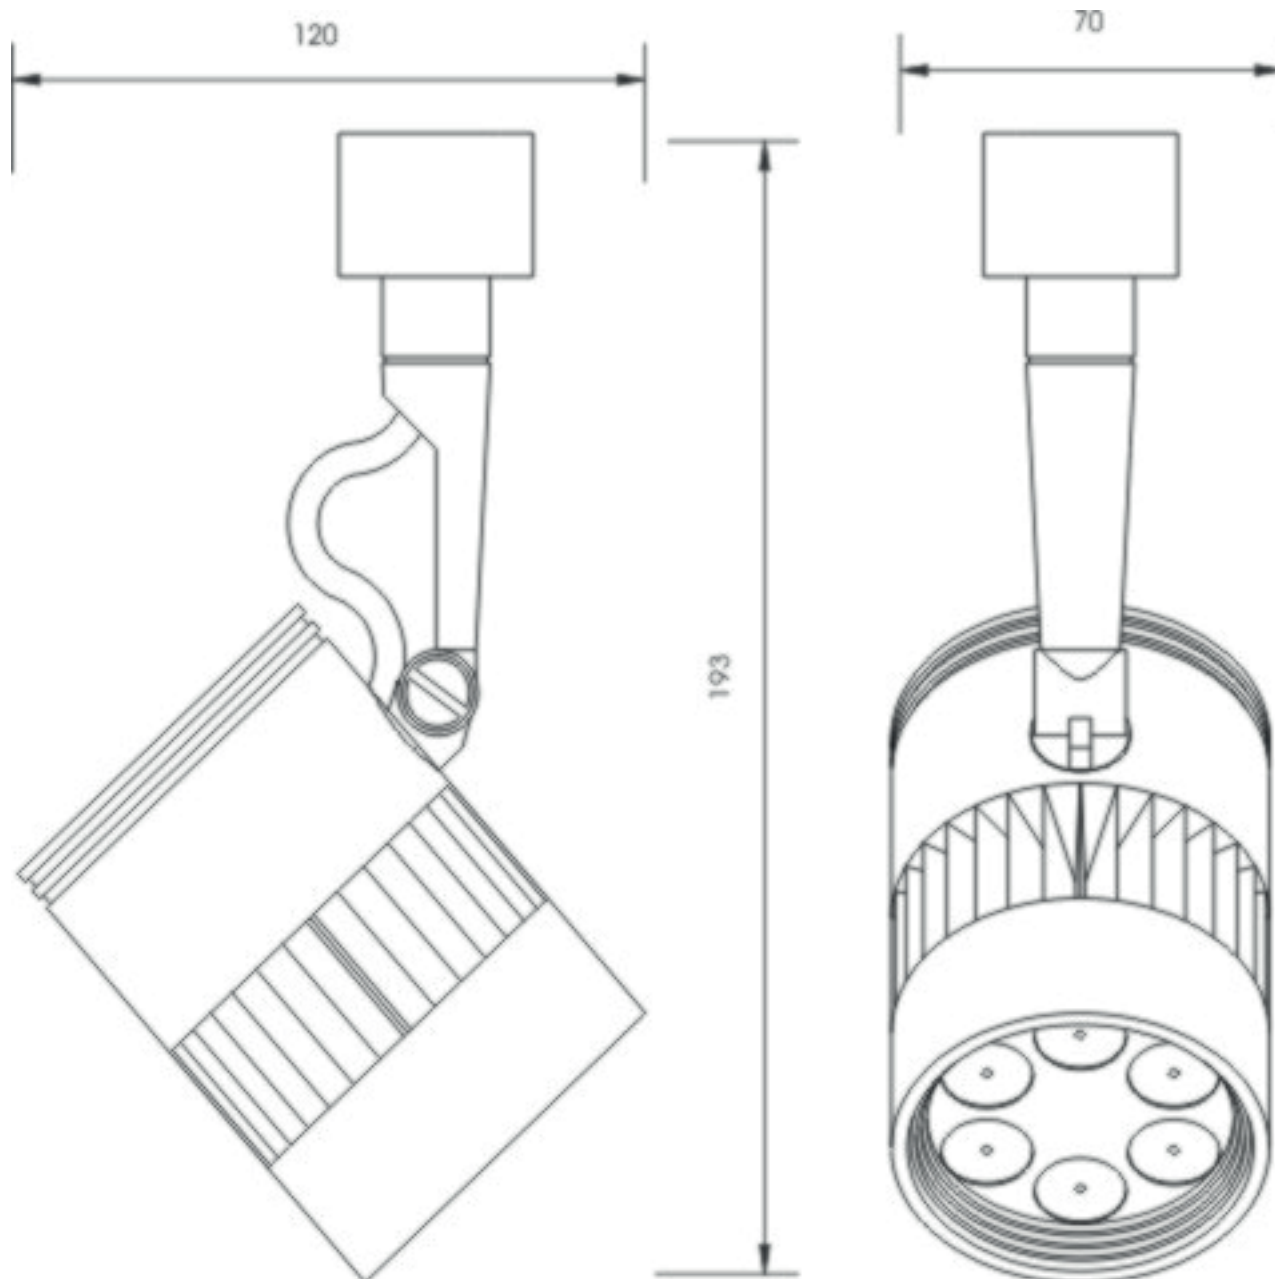

Shaker 6

Superlites

A range of LED spotlights Can be used for applications where Halogen would have previously been used.

Black, White, Brushed Aluminium LED spotlight

IP Rating: 20

Weight: 0.35kgs

Input Voltage: 240V

Dimming: Not suitable for dimming

H: 193mm L: 120mm W: 70mm

Led: White, Warm White

0207 924 2055
sales@superlites.co.uk
www.superlites.co.uk

Shaker 6

Superlites

0207 924 2055
sales@superlites.co.uk
www.superlites.co.uk