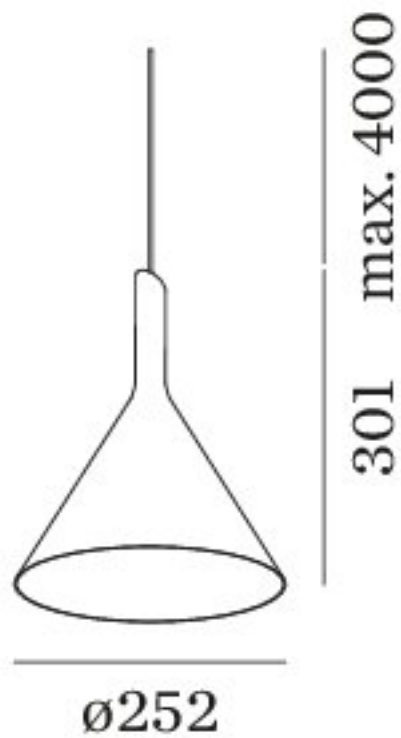

SHIEK 3.0

Superlites

0207 924 2055
sales@superlites.co.uk
www.superlites.co.uk