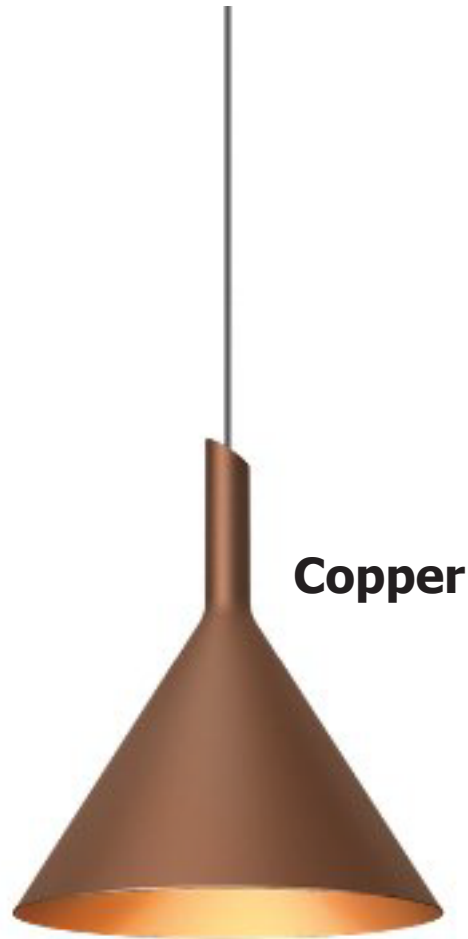

SHIEK 3.0

Superlites

LED

1800-2850K

>90 CRI

- Copper - 11.9W 495lms

White texture & Gold - 11.9W 495lms

Black texture & Gold - 12W 525lms

Black texture & Copper - 11.9W 495lms

IP20

Aluminum powder coated lacquered

Max Drop: 4000mm

Dia: 252mm H: 301mm

Copper, White texture & Gold, Black texture & Gold,
Black texture & Copper

Ceiling base not included