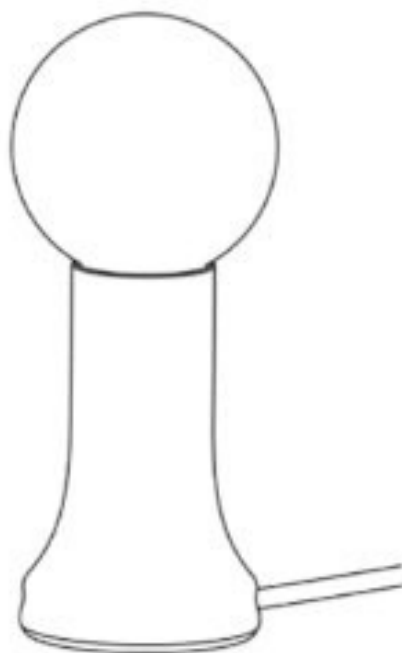

Shore Table Lamp

Superlites

Mouth-blown from recycled glass and referencing the form of the light bulb before it is sealed, Shore is paired with a spherical matte white bulb and in-line dimmer, offering unrivalled Dim to Warm technology.

Mouth-blown from recycled glass and virgin glass
Available in three colour finishes
High-gloss sheen
White and grey speckled cable and in-line dimmer
Paired with a matte white G95 LED bulb
Dim to Warm technology
Compact size

Fitting
IP20
E27/ES
Class II
Dimmable
Cable Length: 3m
Fixture Material: Recycled Glass
Finish: Sea Green, Bottle Brown, Smoke Grey
L: 95mm W: 95mm H: 225mm

Supplied With Sphere III lamp

0207 924 2055
sales@superlites.co.uk
www.superlites.co.uk

Shore Table Lamp

Superlites

225mm / 8⁷/₈"

Ø 95mm / 3⁶/₈"

0207 924 2055
sales@superlites.co.uk
www.superlites.co.uk