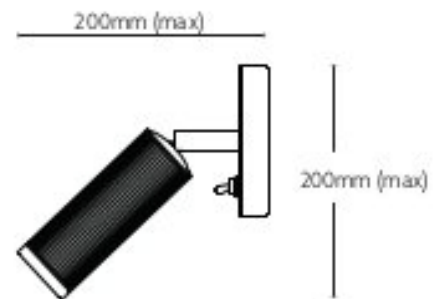

# Single Spot Switched Antique Brass

Superlites

Task lighting redefined, Spot is the latest range of elegant accent lights designed and handmade in Britain by J Adams & Co. The spot switched wall light is a solid brass spotlight which makes an ideal bedside reading light, complete with toggle switch and available in antique brass or bronze finishes.

3.6W GU10 MR11 LED  
2700K colour temperature  
290 lumens  
36 degree beam angle  
Antique Brass  
Wall plate diameter: 116mm  
Max Projection: 185mm  
Spot Diameter: 50mm

0207 924 2055  
sales@superlites.co.uk  
www.superlites.co.uk