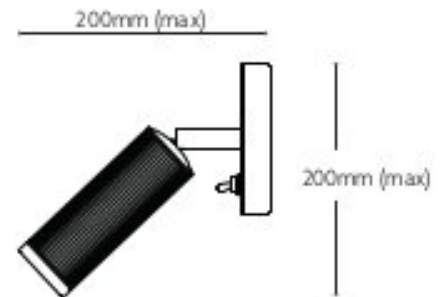

# Single Spot Switched Bronze

Superlites

Task lighting redefined, Spot is the latest range of elegant accent lights designed and handmade in Britain by J Adams & Co. The spot switched wall light is a solid brass spotlight which makes an ideal bedside reading light, complete with toggle switch and available in antique brass or bronze finishes.

3.6W GU10 MR11 LED  
2700K colour temperature  
290 lumens  
36 degree beam angle  
Bronze  
Wall plate diameter: 116mm  
Max Projection: 185mm  
Spot Diameter: 50mm

0207 924 2055  
sales@superlites.co.uk  
www.superlites.co.uk