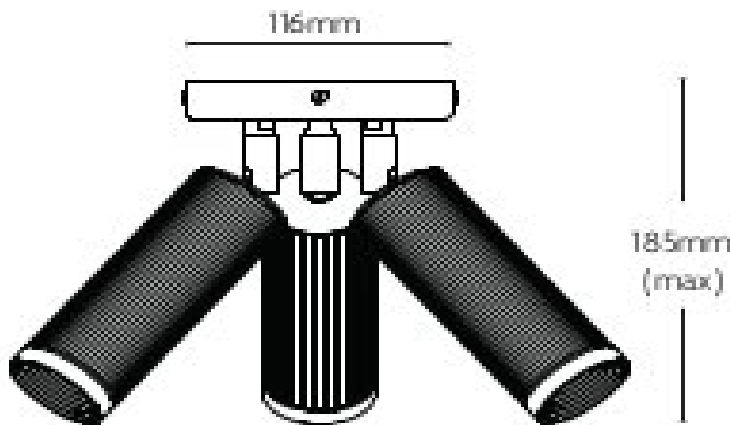

Spot Triple Ceiling Light Antique Brass

Superlites

An elegant solid brass twin spotlight in antique or bronze finish, designed and handmade in Britain by J Adams & Co. featuring mid-century inspired reeding and industrial detailing. Available in antique brass or bronze finishes.

3 x 3.6W GU10 MR11 LED
2700K colour temperature
2 x 290 lumens
36 degree beam angle
Antique Brass
Ceiling plate diameter: 116mm
Max Projection: 185mm
Spot Diameter: 50mm

0207 924 2055
sales@superlites.co.uk
www.superlites.co.uk