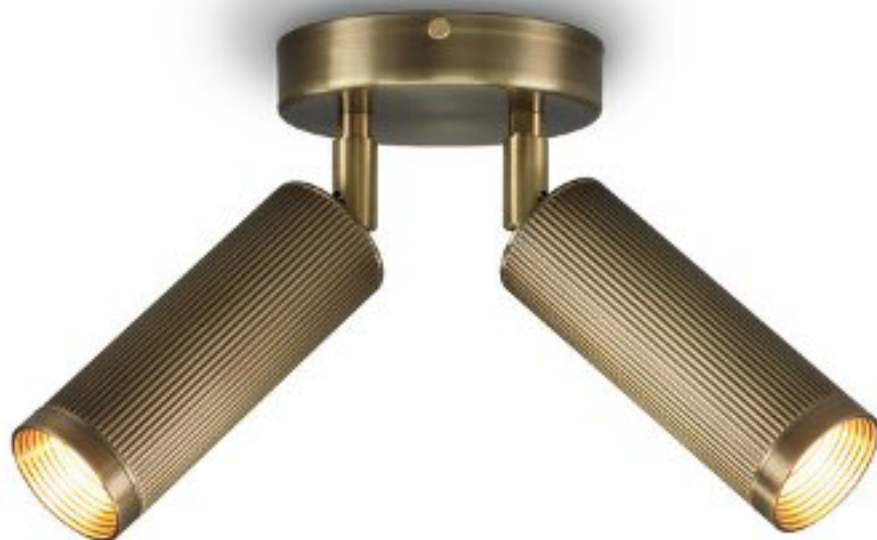

Spot Twin Ceiling Light Antique Brass

Superlites

An elegant solid brass twin spotlight in antique or bronze finish, designed and handmade in Britain by J Adams & Co. featuring mid-century inspired reeding and industrial detailing. Available in antique brass or bronze finishes.

2 x 3.6W GU10 MR11 LED
2700K colour temperature
2 x 290 lumens
36 degree beam angle
Antique Brass
Ceiling plate diameter: 116mm
Max Projection: 185mm
Spot Diameter: 50mm

0207 924 2055
sales@superlites.co.uk
www.superlites.co.uk