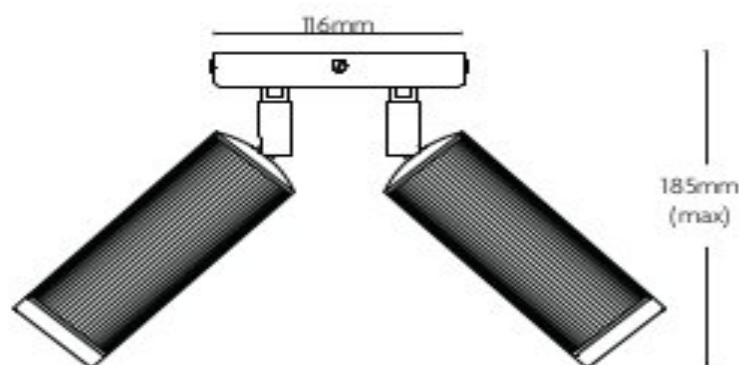

Spot Twin Ceiling Light Antique Brass

Superlites

An elegant solid brass twin spotlight in antique or bronze finish, designed and handmade in Britain by J Adams & Co. featuring mid-century inspired reeding and industrial detailing. Available in antique brass or bronze finishes.

2 x 3.6W GU10 MR11 LED
2700K colour temperature
2 x 290 lumens
36 degree beam angle
Antique Brass
Ceiling plate diameter: 116mm
Max Projection: 185mm
Spot Diameter: 50mm

0207 924 2055
sales@superlites.co.uk
www.superlites.co.uk