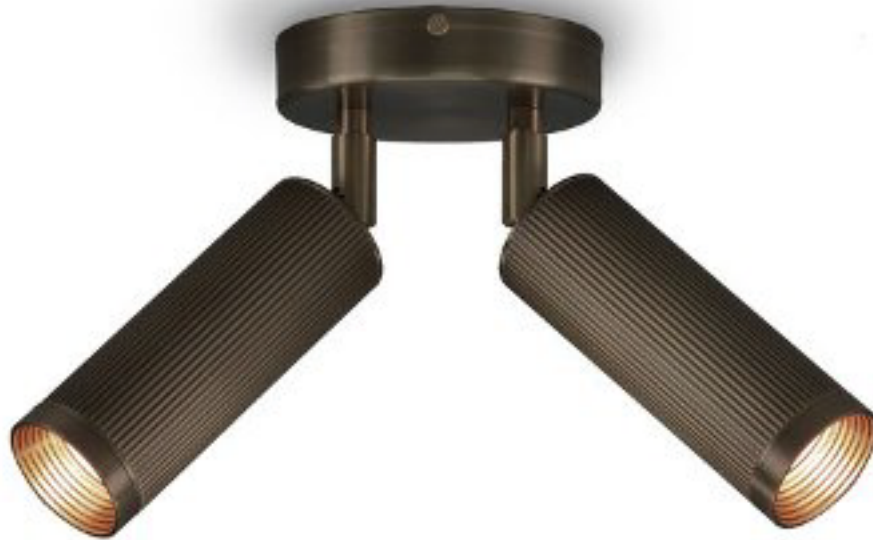

Spot Twin Ceiling Light Bronze

Superlites

An elegant solid brass twin spotlight in antique or bronze finish, designed and handmade in Britain by J Adams & Co. featuring mid-century inspired reeding and industrial detailing. Available in antique brass or bronze finishes.

2 x 3.6W GU10 MR11 LED
2700K colour temperature
2 x 290 lumens

36 degree beam angle

Bronze

Ceiling plate diameter: 116mm

Max Projection: 185mm

Spot Diameter: 50mm

0207 924 2055
sales@superlites.co.uk
www.superlites.co.uk