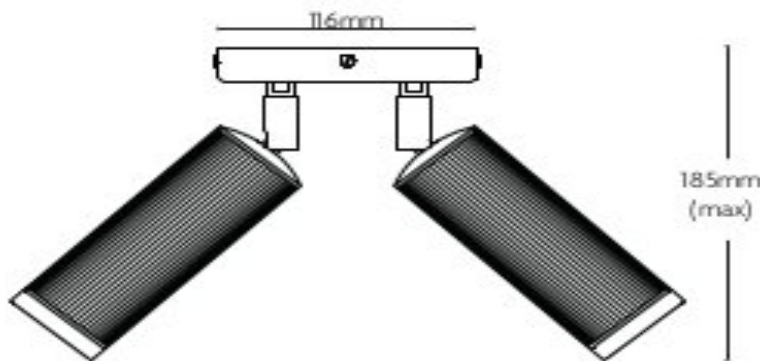

Spot Twin Ceiling Light Bronze

Superlites

An elegant solid brass twin spotlight in antique or bronze finish, designed and handmade in Britain by J Adams & Co. featuring mid-century inspired reeding and industrial detailing. Available in antique brass or bronze finishes.

2 x 3.6W GU10 MR11 LED
2700K colour temperature
2 x 290 lumens

36 degree beam angle

Bronze

Ceiling plate diameter: 116mm

Max Projection: 185mm

Spot Diameter: 50mm

0207 924 2055
sales@superlites.co.uk
www.superlites.co.uk