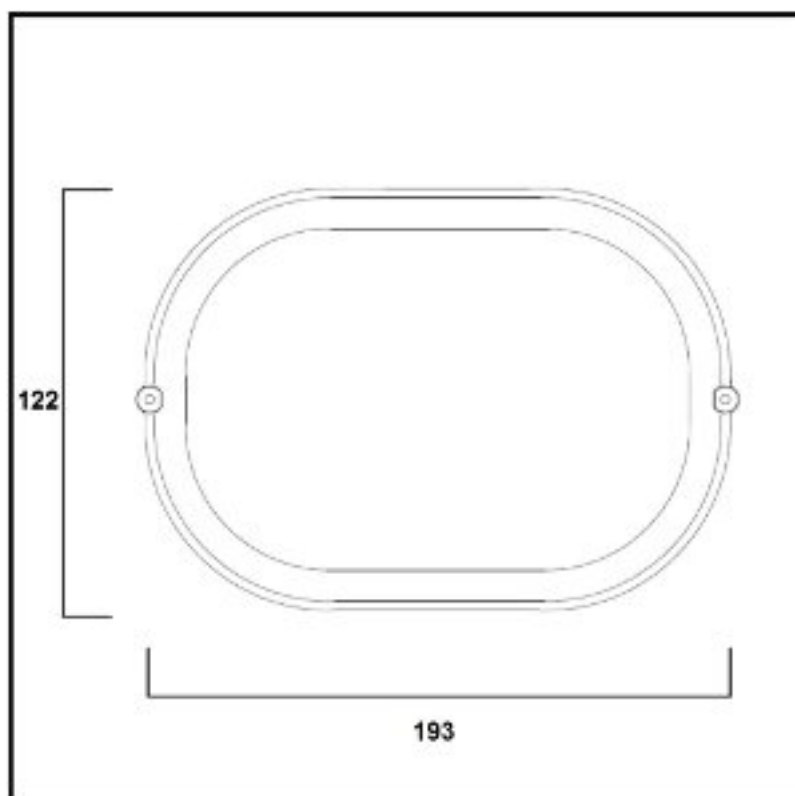

SYLBULK-LED-O-3K12W

Superlites

12W
967lms
3000k
CRI80
LED
Warm White
IP65
Non-dimmable
Opal Glass
White Body
H: 78mm W: 122mm L: 193mm

0207 924 2055
sales@superlites.co.uk
www.superlites.co.uk