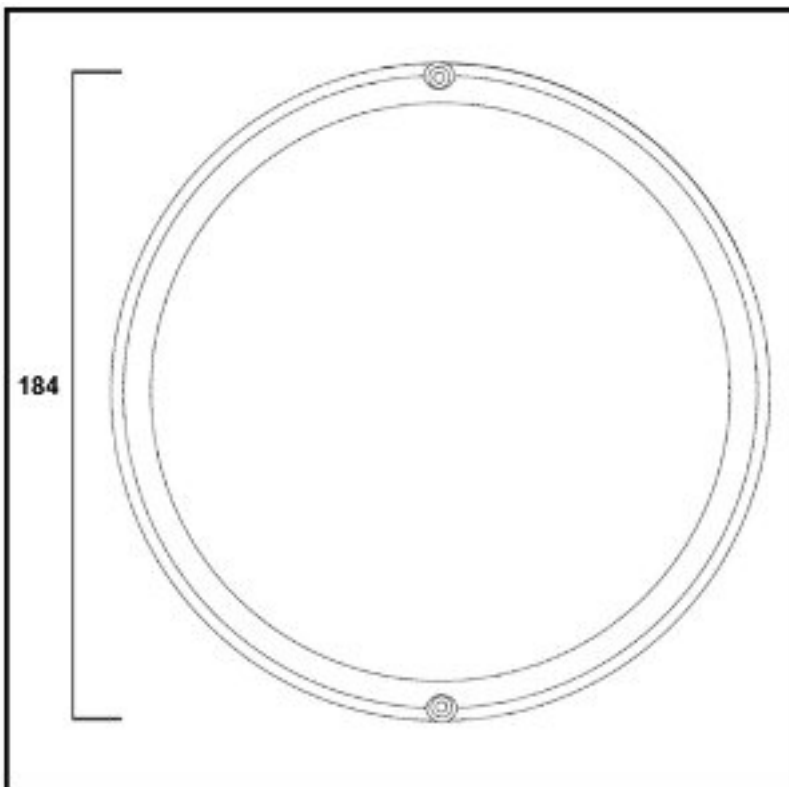

SYLBULK-LED-R-3K12W

Superlites

12W
950lms
3000k
CRI80
LED
Warm White
IP65
Non-dimmable
Opal Glass
White Body
Dia: 184mm H: 80mm

0207 924 2055
sales@superlites.co.uk
www.superlites.co.uk