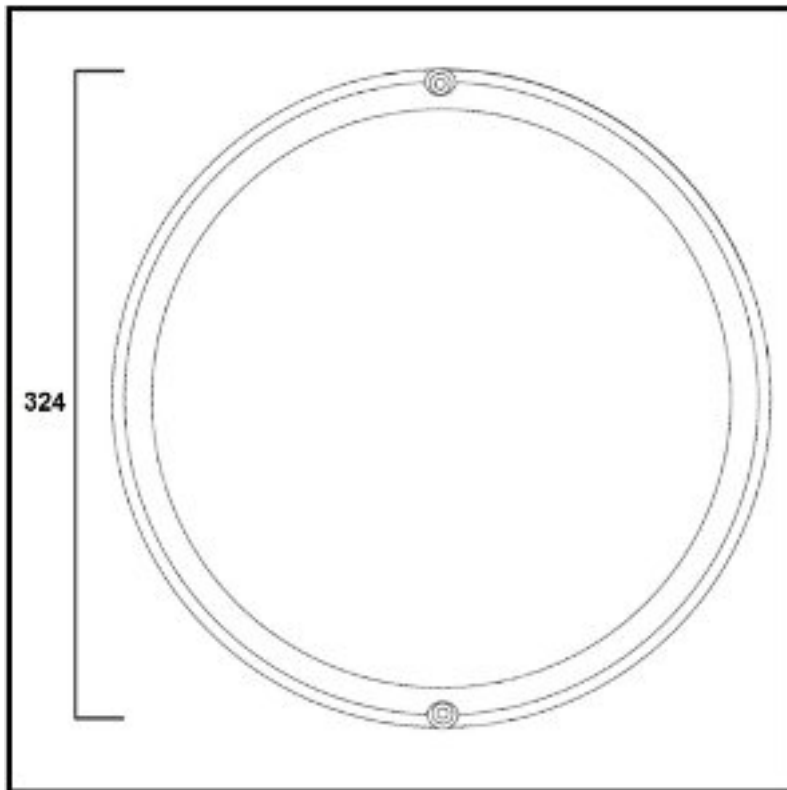

# SYLBULK-LED-R-3K18W

**Superlites**

18W  
1450lms  
3000k  
CRI80  
LED  
Warm White  
IP65  
Non-dimmable  
Opal Glass  
White Body  
Dia: 324mm H: 80mm

0207 924 2055  
sales@superlites.co.uk  
www.superlites.co.uk