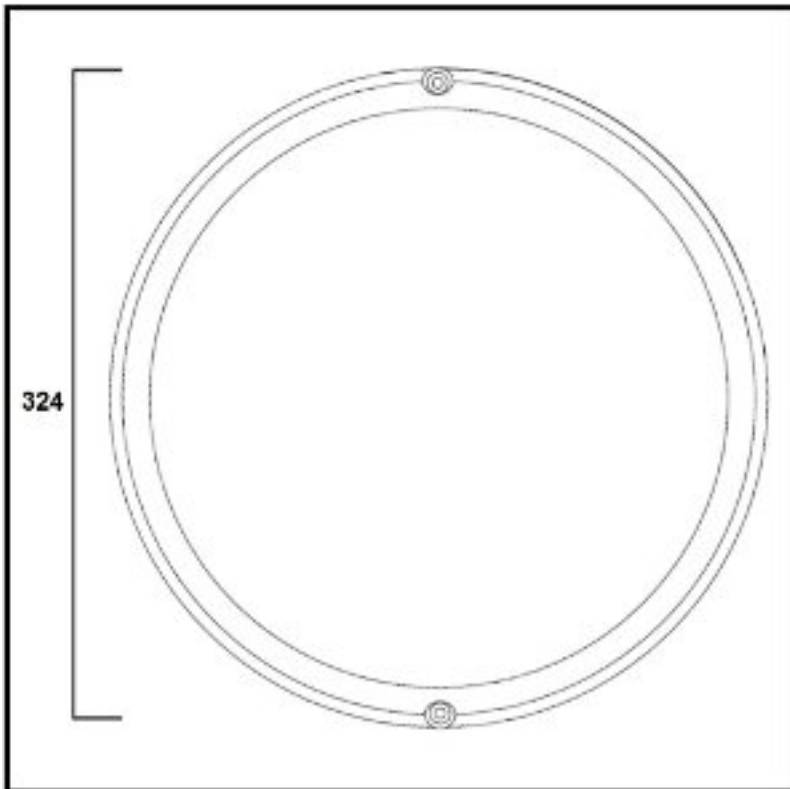

# Superlites

23W  
1825lms  
3000k  
CRI80  
LED  
Warm White  
IP65  
Non-dimmable  
Opal Glass  
White Body  
Dia: 324mm H: 80mm

0207 924 2055  
sales@superlites.co.uk  
www.superlites.co.uk