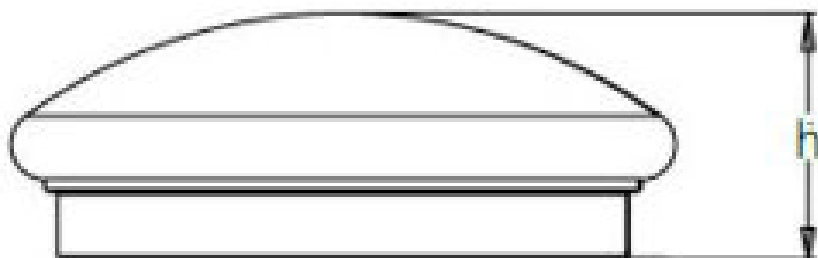

12W
800lms
3000k
Warm White
LED
IP44
Surface Mount
Class 1
Opal Diffuser
Non-dimmable
L: 260mm W: 260mm H: 85mm

0207 924 2055
sales@superlites.co.uk
www.superlites.co.uk

d = 180mm	6W
d = 260mm	12W
d = 340mm	18W
d = 380mm	24W

h = 75mm	6W
h = 85mm	12W
h = 95mm	18W
h = 105mm	24W