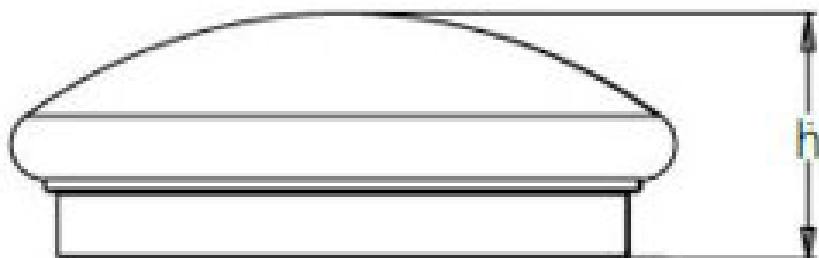

Opal Diffuser

Non-dimmable

L: 180mm W: 180mm H: 75mm

0207 924 2055
sales@superlites.co.uk
www.superlites.co.uk

SYLCIRC-LED-6W-3K

Superlites

d = 180mm	6W
d = 260mm	12W
d = 340mm	18W
d = 380mm	24W

h = 75mm	6W
h = 85mm	12W
h = 95mm	18W
h = 105mm	24W