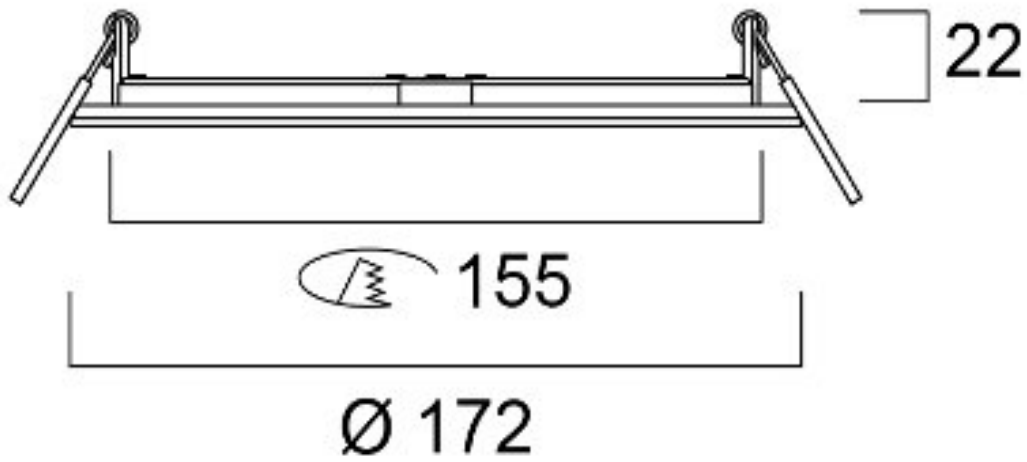

Integrated LED recessed downlight providing 1040 fixture lumens at a wattage of 13W giving a high efficacy of 80lm/W. Fitting includes Leading/Trailing edge phase dimmable driver and has a round ceiling cut out of 155mm with an IP44 from the front and IK06 rating providing uniform distribution with an Opal diffuser and 110° beam angle. Provided including a Loop in Loop out box and built Built white aluminium housing.

13W  
1000lms  
3000k  
Cut out: 155mm  
CRI: 80  
110°  
Class II  
IP44  
L: 172mm W: 172mm  
Recessed Depth: 22mm

SYLFLAT-LED-13W-3K

Superlites

0207 924 2055  
sales@superlites.co.uk  
www.superlites.co.uk