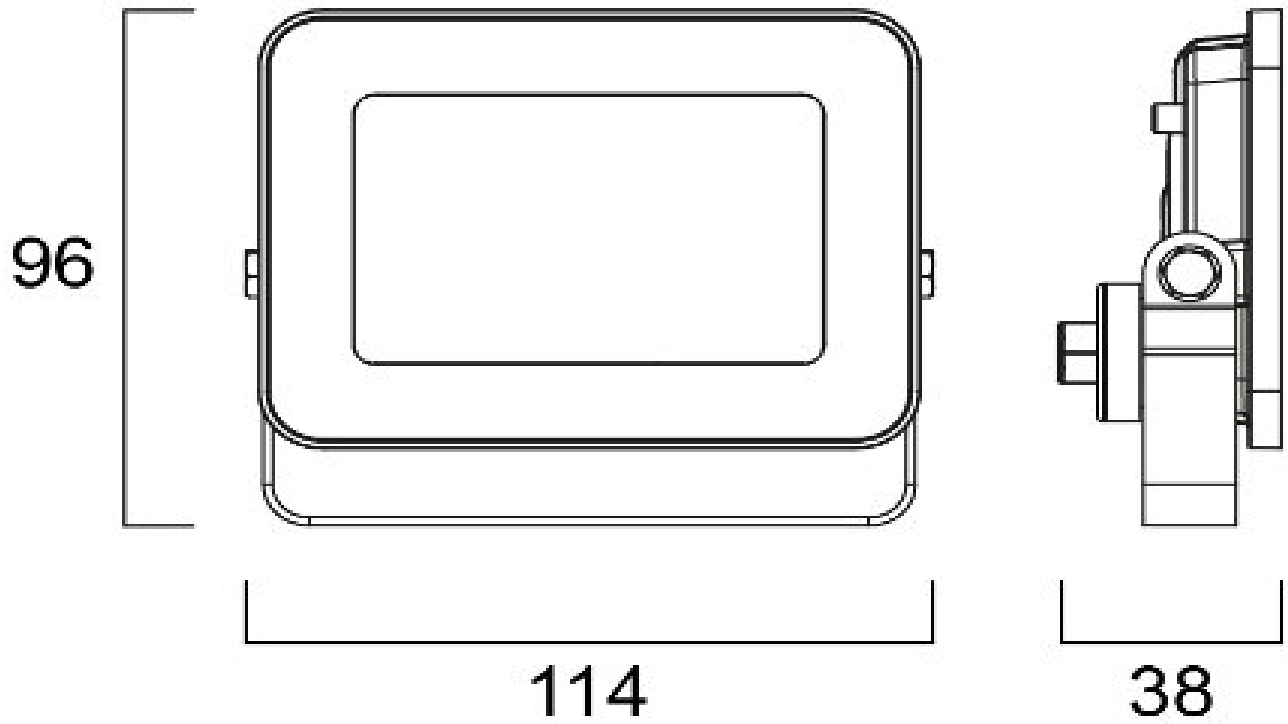

SYLFLD-LED-3K10W

Superlites

0207 924 2055
sales@superlites.co.uk
www.superlites.co.uk