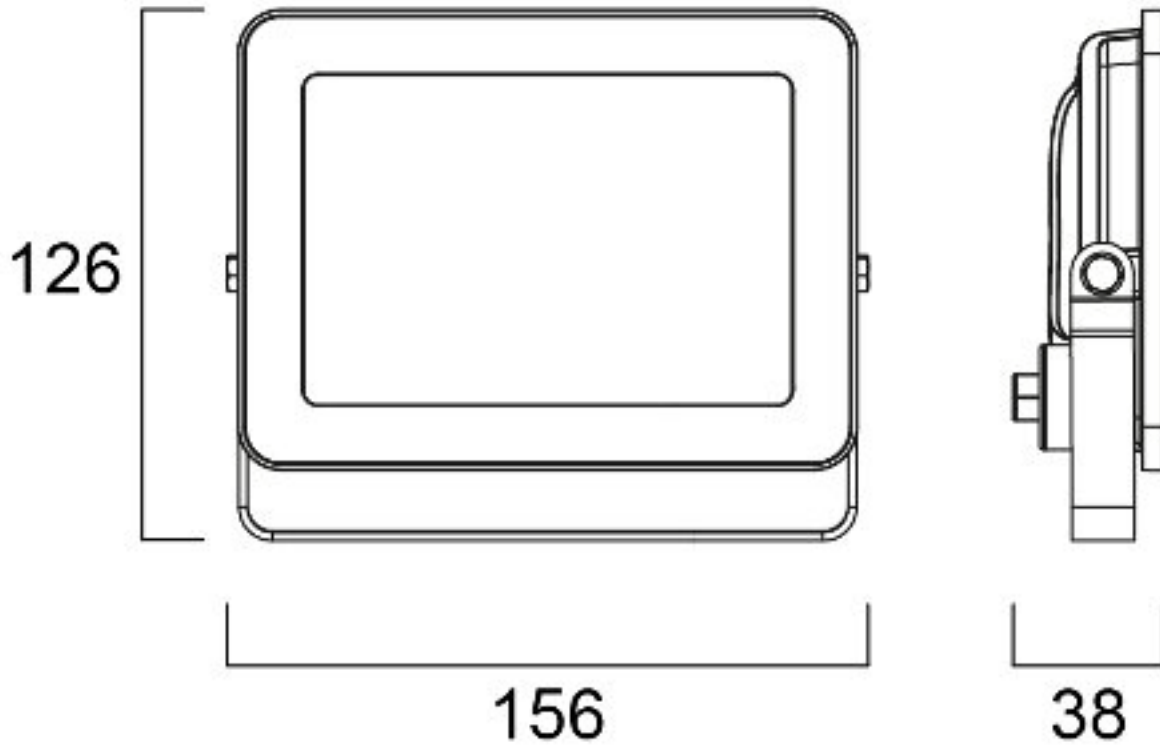

SYLFLD-LED-3K30W

Superlites

0207 924 2055
sales@superlites.co.uk
www.superlites.co.uk