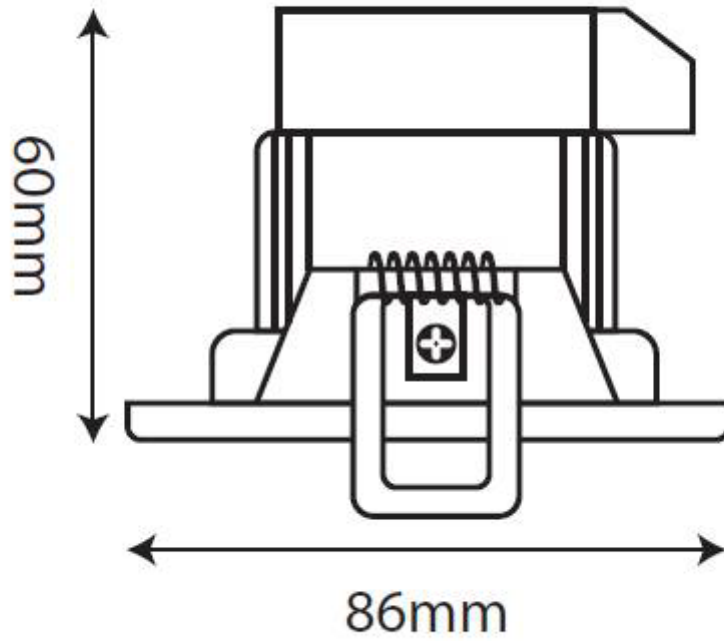

SYLSTARTSPOT-TILT

Superlites

0207 924 2055
sales@superlites.co.uk
www.superlites.co.uk