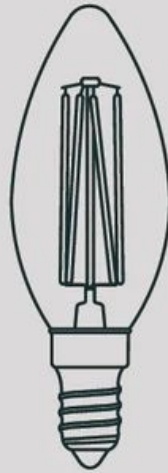

TA-CAN-4W-27K- SES-NT

Superlites

This slender but powerful luminaire gives even the most discerning user the full range of luminous flux to create beautifully lit spaces.

4 Watt
Candle bulb
CRI: 95
Base: E12/E14
Dimmable with Trailing Edge dimmers
360 Lumens
Mercury Free
Warm White: 2700K
Watt Replacement: 35W
L: 35mm W: 35mm H: 99mm

0207 924 2055
sales@superlites.co.uk
www.superlites.co.uk

TA-CAN-4W-27K-
SES-NT

Superlites

100mm / 3⁷/₈"

35mm / 1³/₈"

0207 924 2055
sales@superlites.co.uk
www.superlites.co.uk