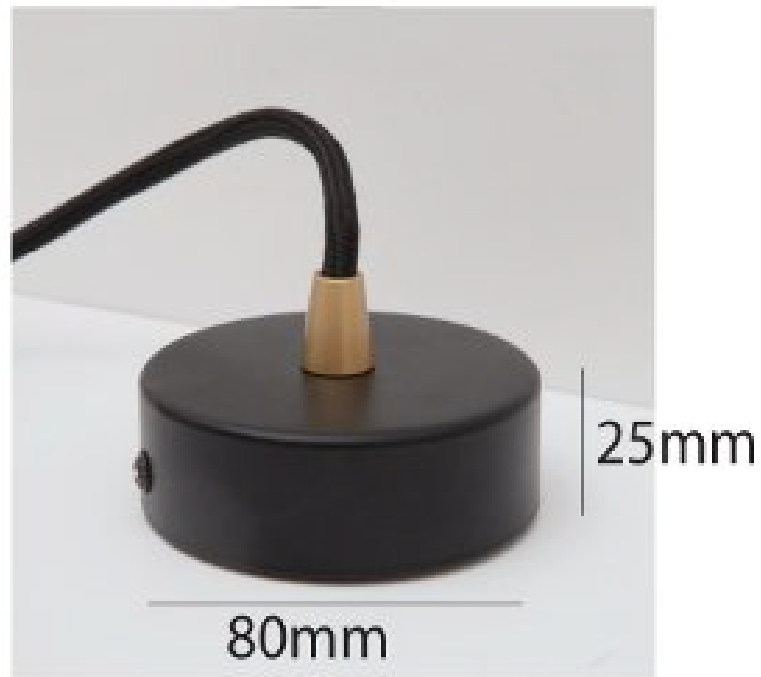

TA-OAK-KP-01

Superlites

0207 924 2055
sales@superlites.co.uk
www.superlites.co.uk