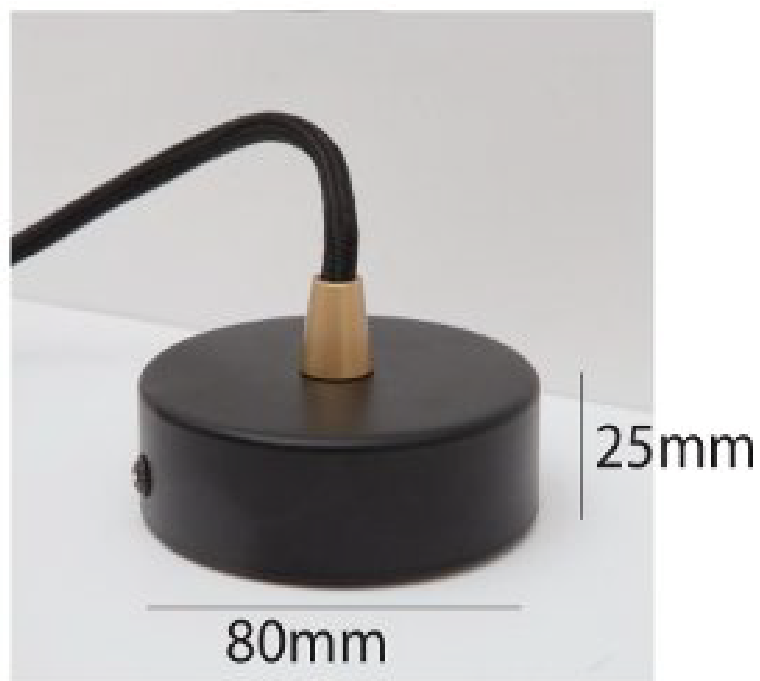

TA-WALT-KP-01

Superlites

0207 924 2055
sales@superlites.co.uk
www.superlites.co.uk