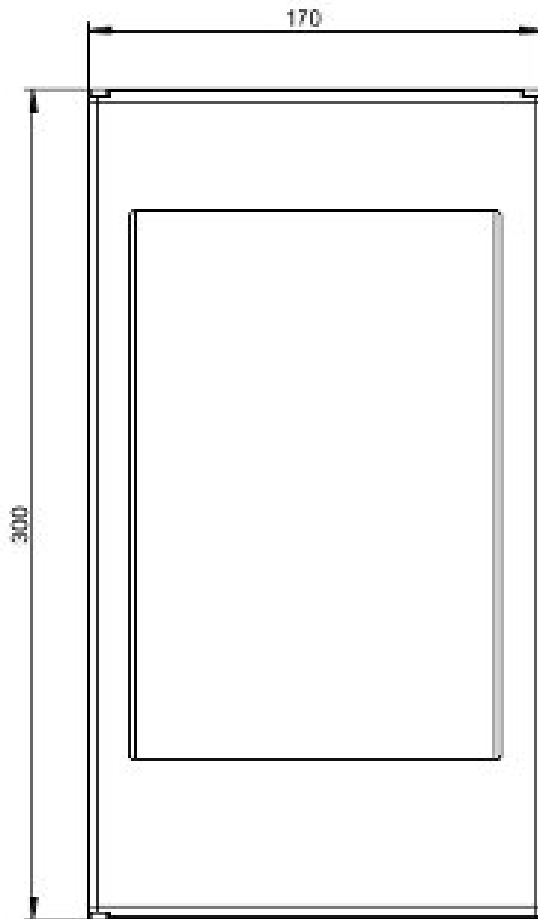

Tetra LED

Superlites

0207 924 2055
sales@superlites.co.uk
www.superlites.co.uk