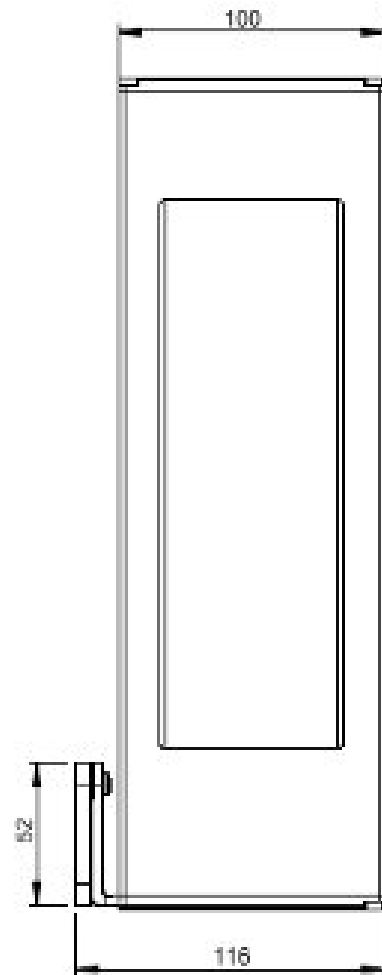

Tetra LED

Superlites

0207 924 2055
sales@superlites.co.uk
www.superlites.co.uk