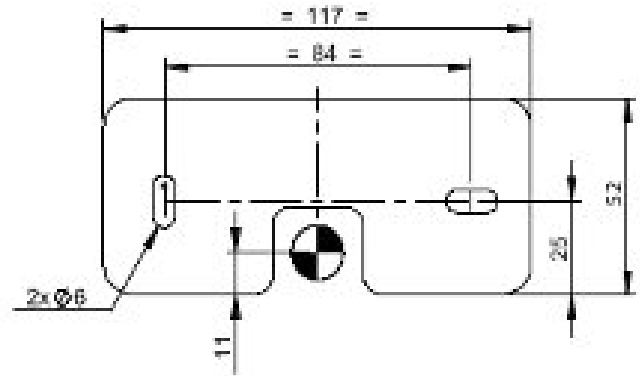

Tetra LED

Superlites

0207 924 2055
sales@superlites.co.uk
www.superlites.co.uk