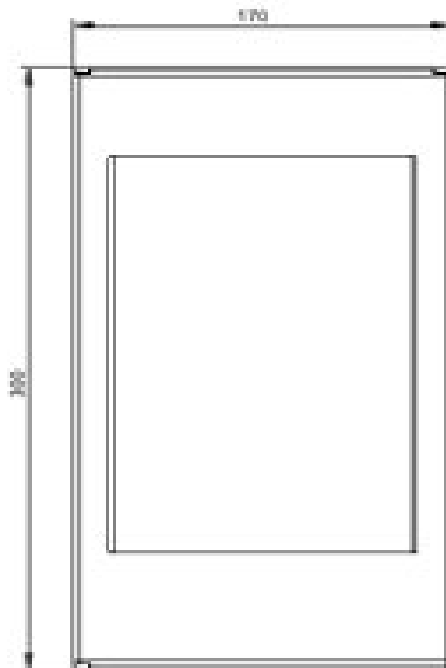

Tetra

Superlites

0207 924 2055
sales@superlites.co.uk
www.superlites.co.uk