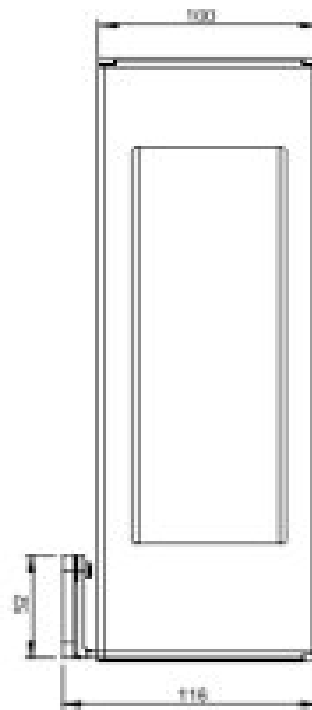

Tetra

Superlites

0207 924 2055
sales@superlites.co.uk
www.superlites.co.uk