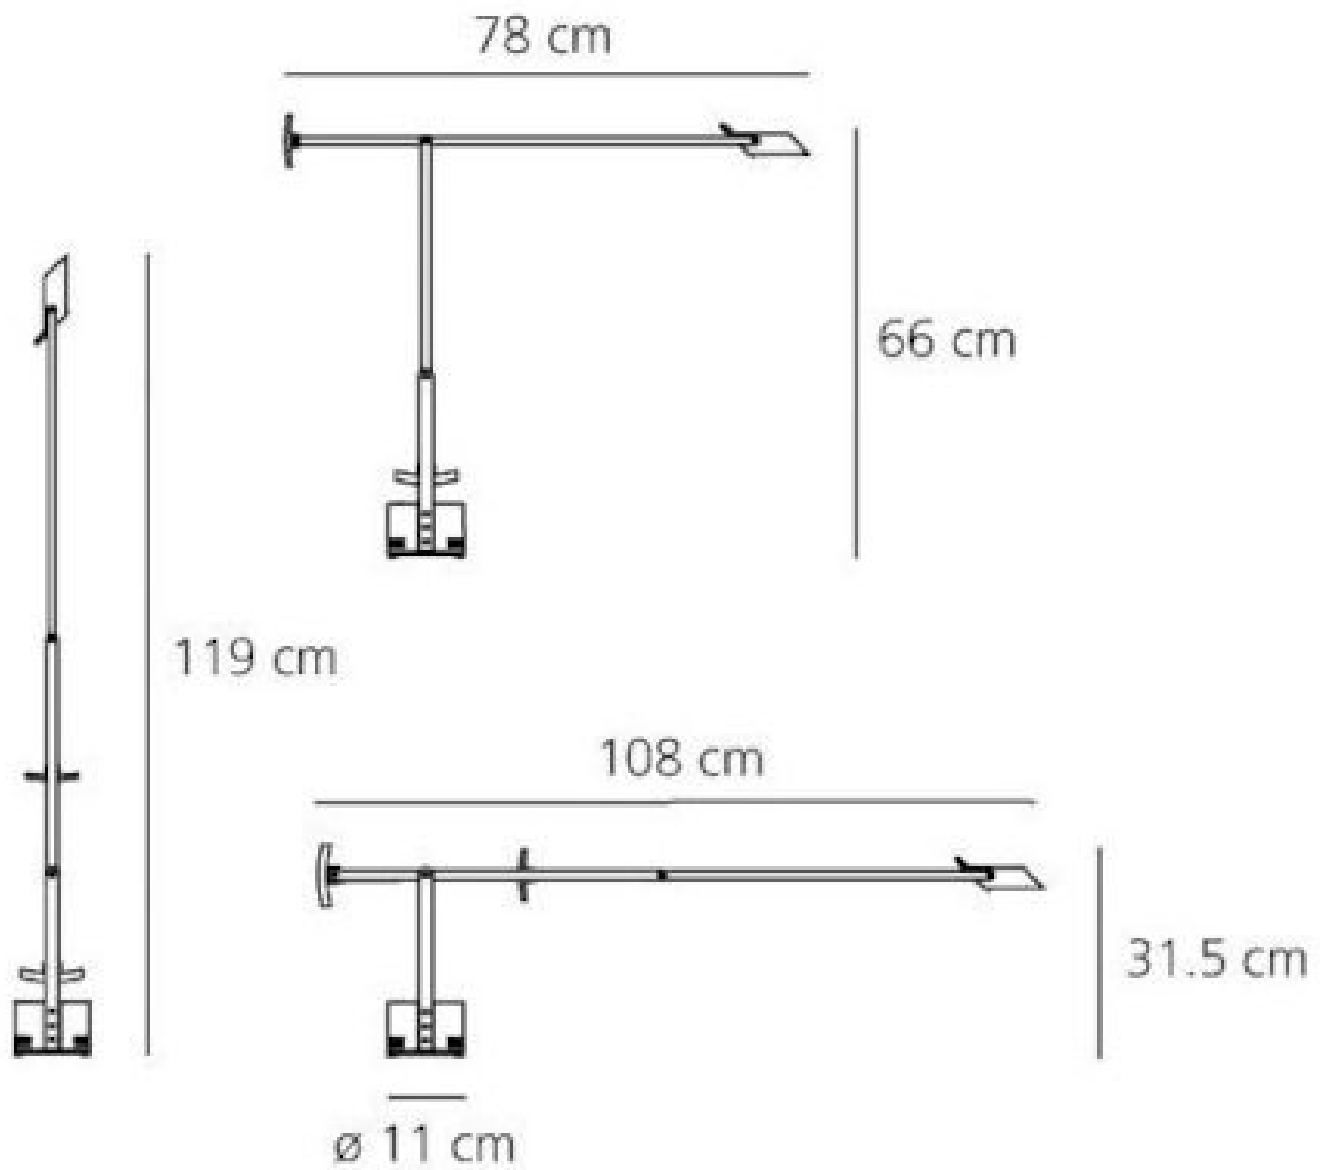

Tizio LED

Superlites

0207 924 2055
sales@superlites.co.uk
www.superlites.co.uk