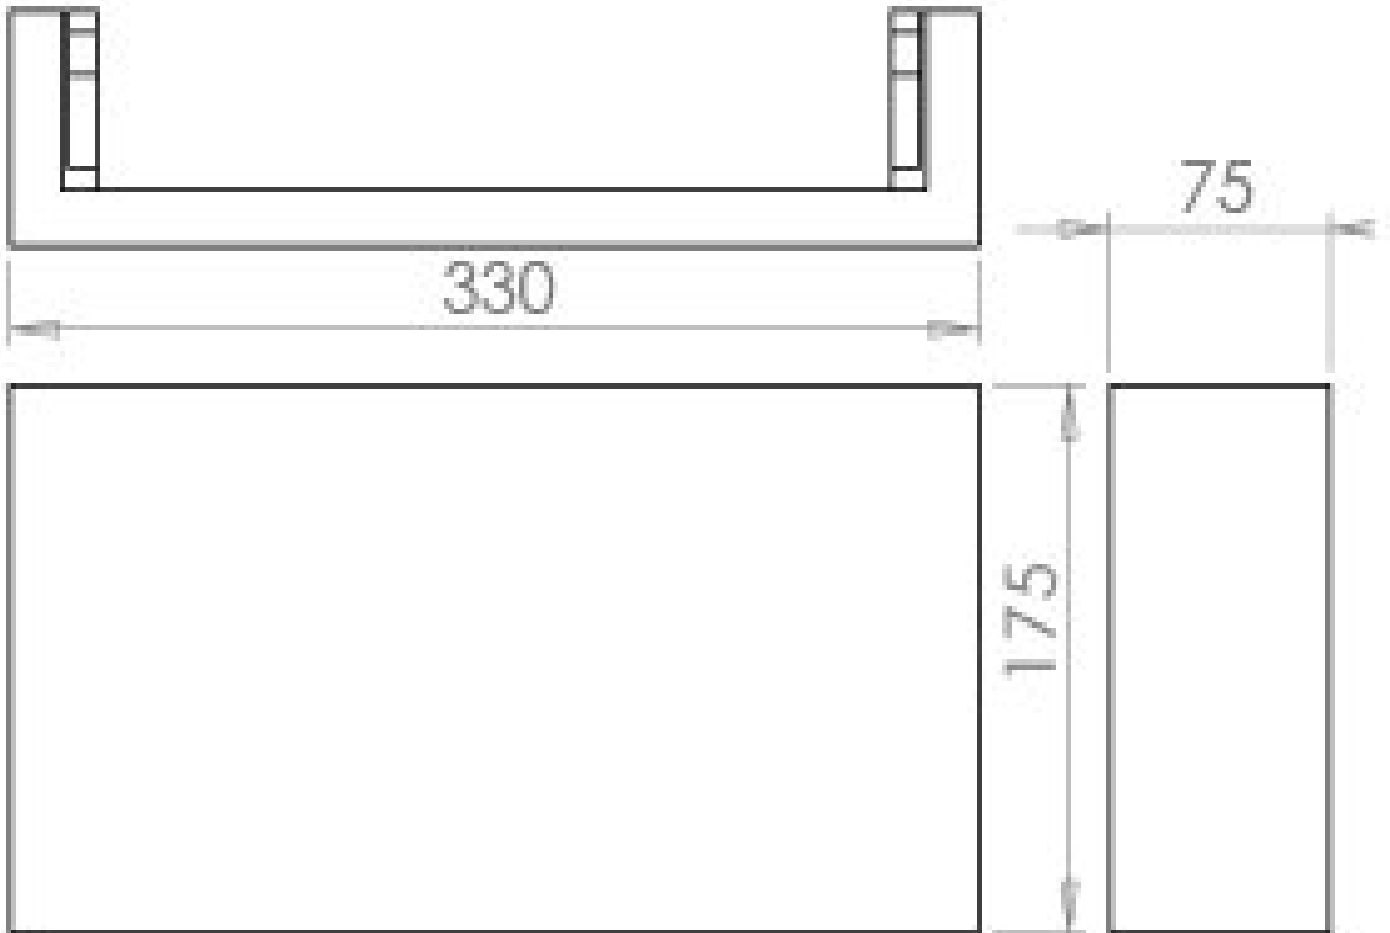

TO-9281

Superlites

0207 924 2055
sales@superlites.co.uk
www.superlites.co.uk