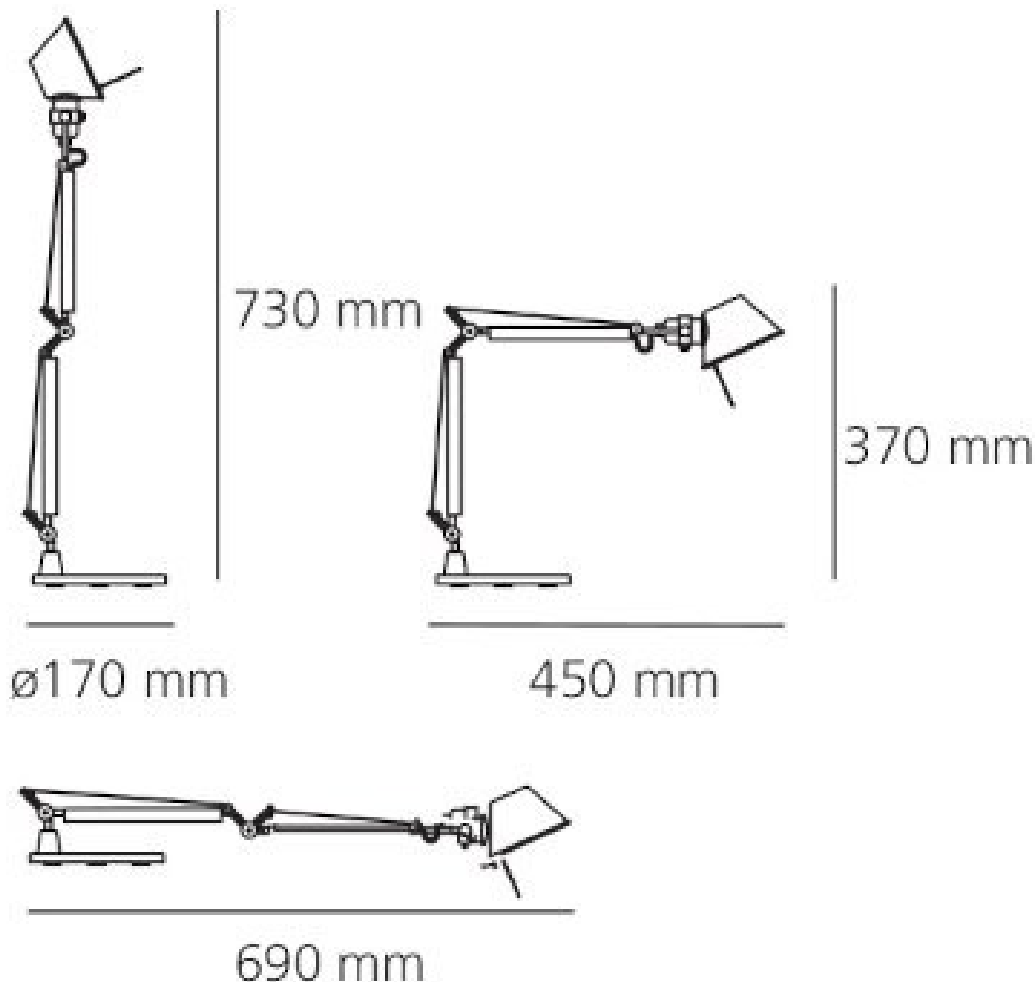

Table

Material: Aluminium, Steel

Finishes: Aluminium, Anodized Blue, Anodized Orange, Anodized Red, Black, Glossy White, Polished Aluminum, Gold

Dimensions

Length: 450mm Height: 370mm

Base Diameter: 170mm

Max Extension Height: 730mm

Max Extension Length: 690mm

0207 924 2055
sales@superlites.co.uk
www.superlites.co.uk

Tolomeo Micro Table

Superlites

The design of the Tolomeo is characterized by clean and minimalist lines, with a structure made of aluminum. This material gives the lamp not only a modern and sophisticated look but also remarkable lightness and robustness. The lamp head, adjustable in all directions, is equipped with a stamped aluminum reflector that ensures uniform light distribution, making it ideal for various lighting needs.

Tolomeo Micro is the smallest version of the iconic design lamp, with every element proportionally reduced to make it more compact and suitable for small spaces. Additionally, this version stands out for its vibrant and playful colours.