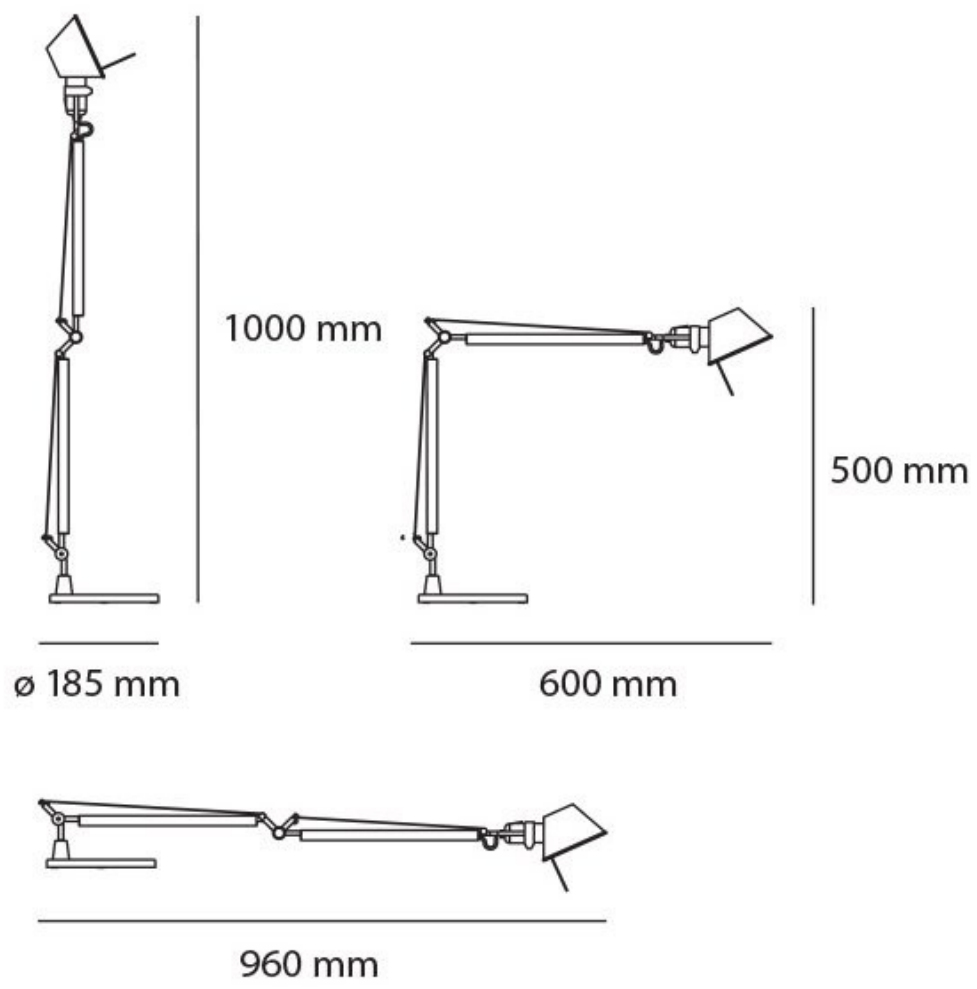

0207 924 2055
sales@superlites.co.uk
www.superlites.co.uk