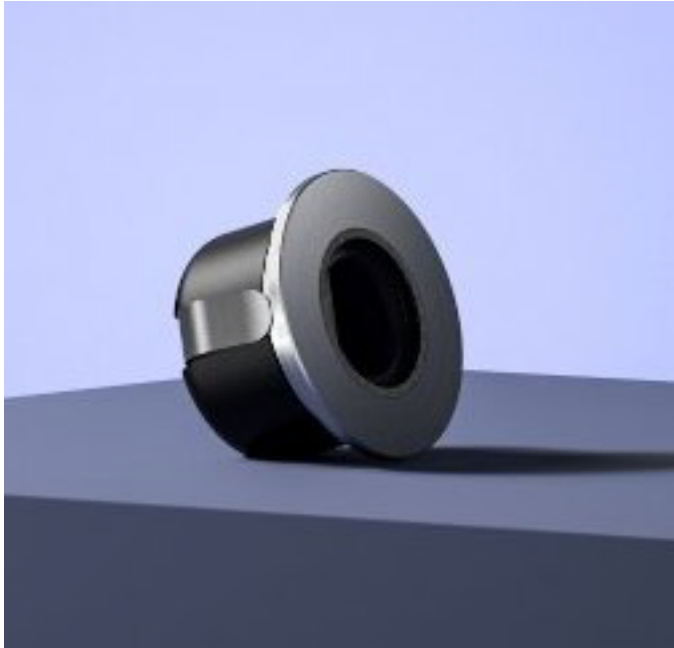

Toto Zero IP67

Superlites

This product must be wired in Series, These products require an LED driver - **DO NOT CONNECT DIRECTLY TO MAINS POWER!** Connecting or disconnecting these luminaires while powered will damage the LED.

Small, low profile uplight. This is perfect for niches or stairs whether indoors or outdoors. This is available in 316 marine grade stainless steel as well as a range of beautiful anodised finishes. As part of the seamless Beautifully Lit range, the light quality and colour exactly match our other fittings.

2W

27K

CRI:98

700mA

Voltage: 3V

IP67

Cutout: 31mm

H: 20mm W: 36mm

Beam Angle: 18°, 30°, 60°

Narrow 18° - 165lms

Medium 30° - 175lms

Wash 60° - 156lms

Finish: Stainless Steel

0207 924 2055
sales@superlites.co.uk
www.superlites.co.uk

Toto Zero IP67

This product must be wired in Series, These products require an LED driver -
DO NOT CONNECT DIRECTLY TO MAINS POWER! Connecting or disconnecting
these luminaires while powered will damage the LED.