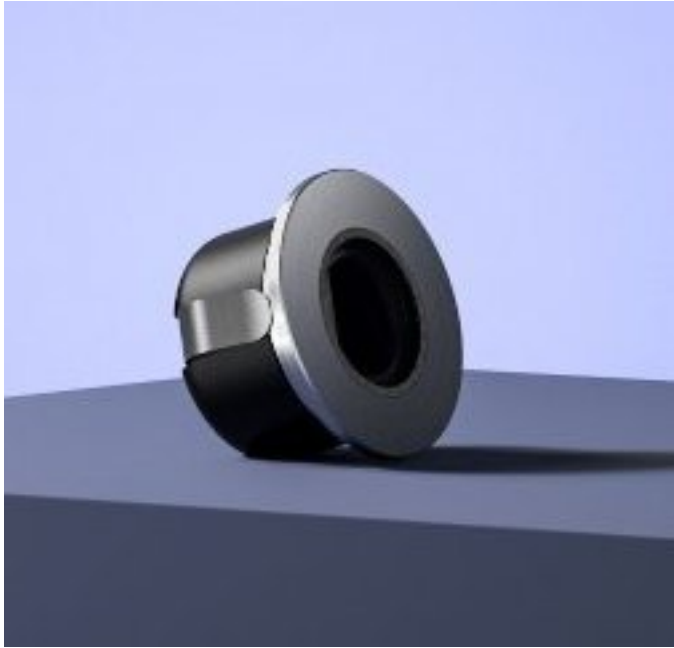

Toto Zero

Superlites

This product must be wired in Series, These products require an LED driver -
DO NOT CONNECT DIRECTLY TO MAINS POWER! Connecting or disconnecting
these luminaires while powered will damage the LED.

Small, low profile uplight. This is perfect for niches or stairs whether indoors or outdoors. This is available in 316 marine grade stainless steel as well as a range of beautiful anodised finishes. As part of the seamless Beautifully Lit range, the light quality and colour exactly match our other fittings.

2W

27K

CRI:98

700mA

Voltage: 3V

IP54

Cutout: 31mm

H: 20mm W: 36mm

Bezel - 36mm / 1.42in

Aperture - 18.6mm / 0.73in