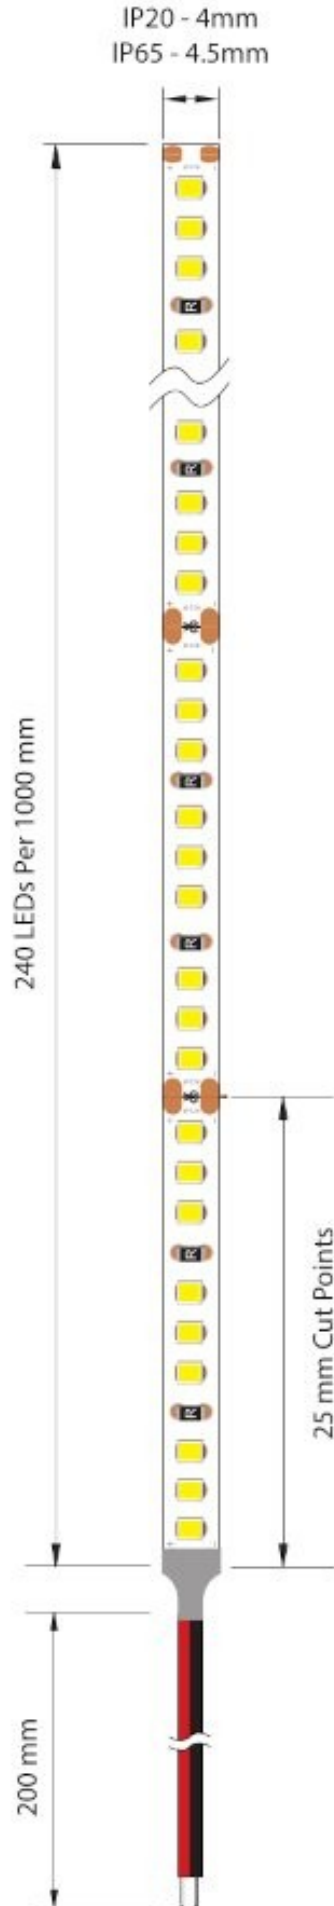

The Nano linear series strips is designed to be concealed and light up even the tightest of spaces. This 10W per metre model features a width of only 4mm whilst equipped with high efficiency 1808 SMD LEDs on a 2oz PCB board for a durable finish.

Easy mounting thanks to added strength (3M 300LSE) self adhesive.

10W
2200k
890lms (per Meter)
IP20
24V
CRI97
Dimmable
1808 SMD LED
Width: 4mm
Cut point every 25mm

0207 924 2055
sales@superlites.co.uk
www.superlites.co.uk