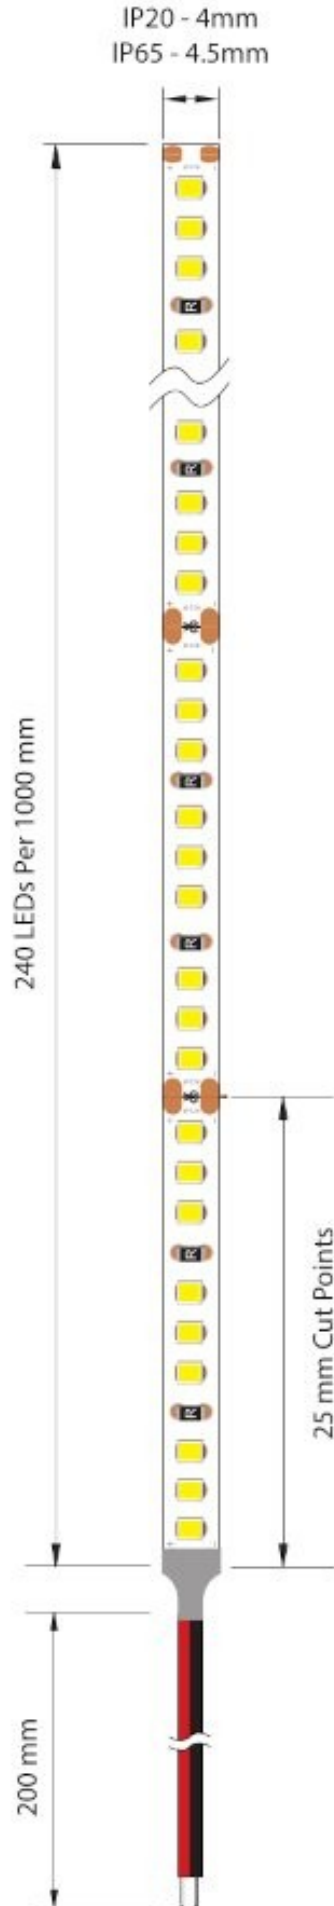

The Nano linear series strips is designed to be concealed and light up even the tightest of spaces. This 10W per metre model features a width of only 4mm whilst equipped with high efficiency 1808 SMD LEDs on a 2oz PCB board for a durable finish.

Easy mounting thanks to added strength (3M 300LSE) self adhesive.

10W
2700k
940lms (per Meter)
IP20
24V
CRI97
Dimmable
1808 SMD LED
Width: 4mm
Cut point every 25mm

0207 924 2055
sales@superlites.co.uk
www.superlites.co.uk