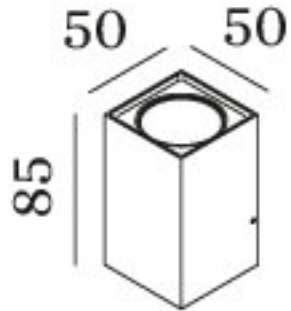

Train 1.0 2700K

Superlites

0207 924 2055
sales@superlites.co.uk
www.superlites.co.uk