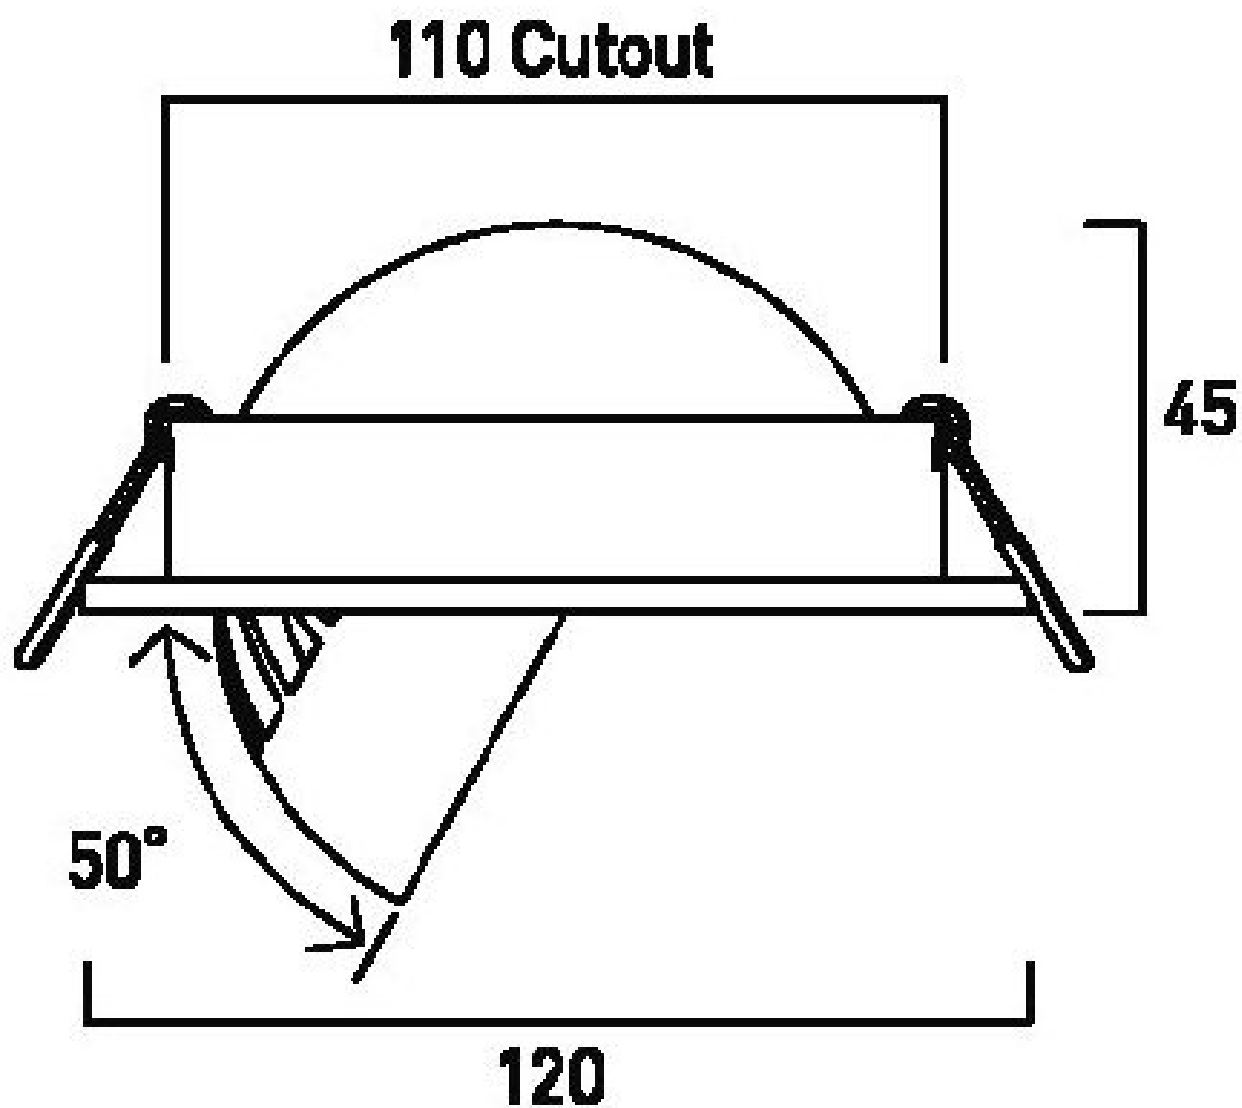

Beam Angle 24° or 40°

Black or White

Cutout: 110mm

L: 120mm D: 45mm

Lower energy costs and reduced maintenance

0207 924 2055
sales@superlites.co.uk
www.superlites.co.uk

Twizzle LED

Superlites