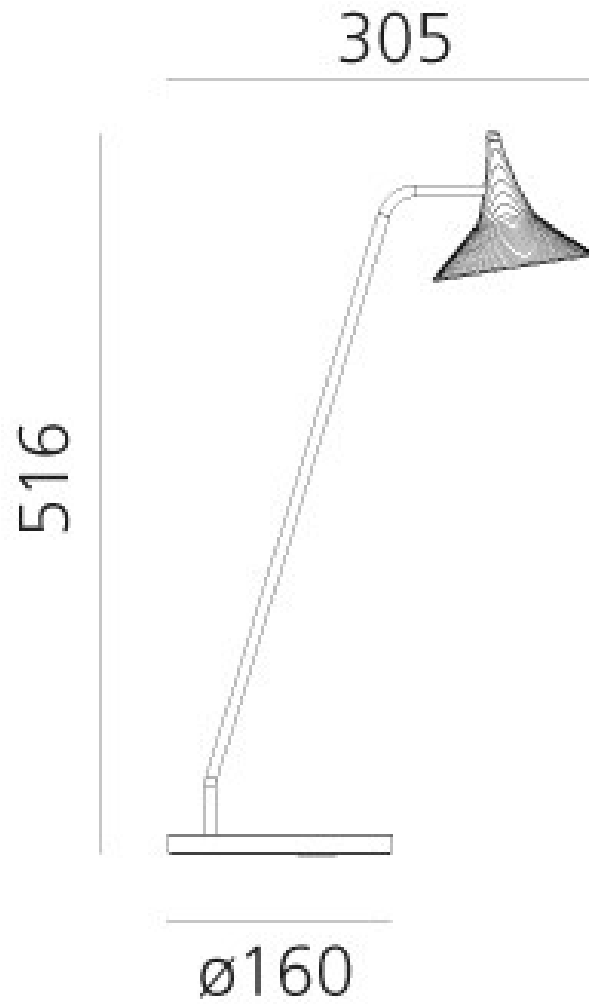

Unterlinden Table

Superlites

The lamp body in die-cast aluminum or brass features a different finish each time given by the natural oxidation process of the metal which is halted and fixed by means of a clear finish. A high-efficiency precision lens controls the LED light, generating professional illuminance levels.

9W
24V
2700K/3000K
27k = 339lm
3k = 349lms
CRI:90
IP20
Microswitch Dimmer

Width: 306mm Height: 516mm
Base Diameter: 160mm

0207 924 2055
sales@superlites.co.uk
www.superlites.co.uk

Unterlinden Table

Superlites