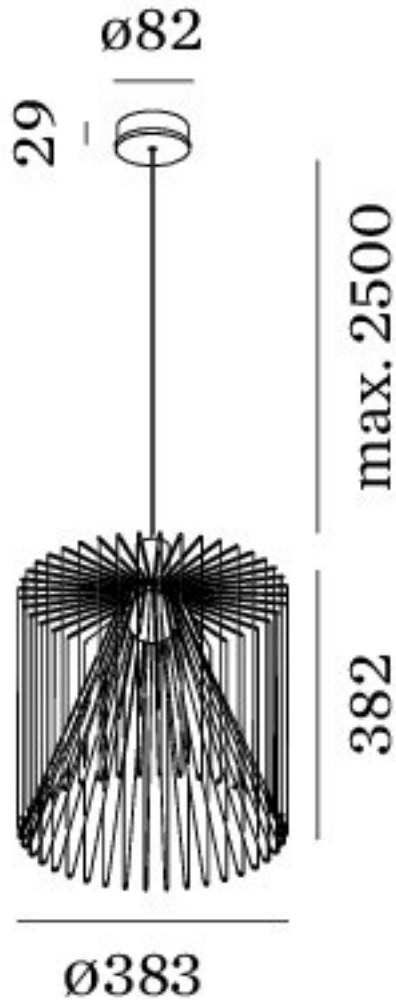

WD-2093-E0V0

Superlites

0207 924 2055
sales@superlites.co.uk
www.superlites.co.uk