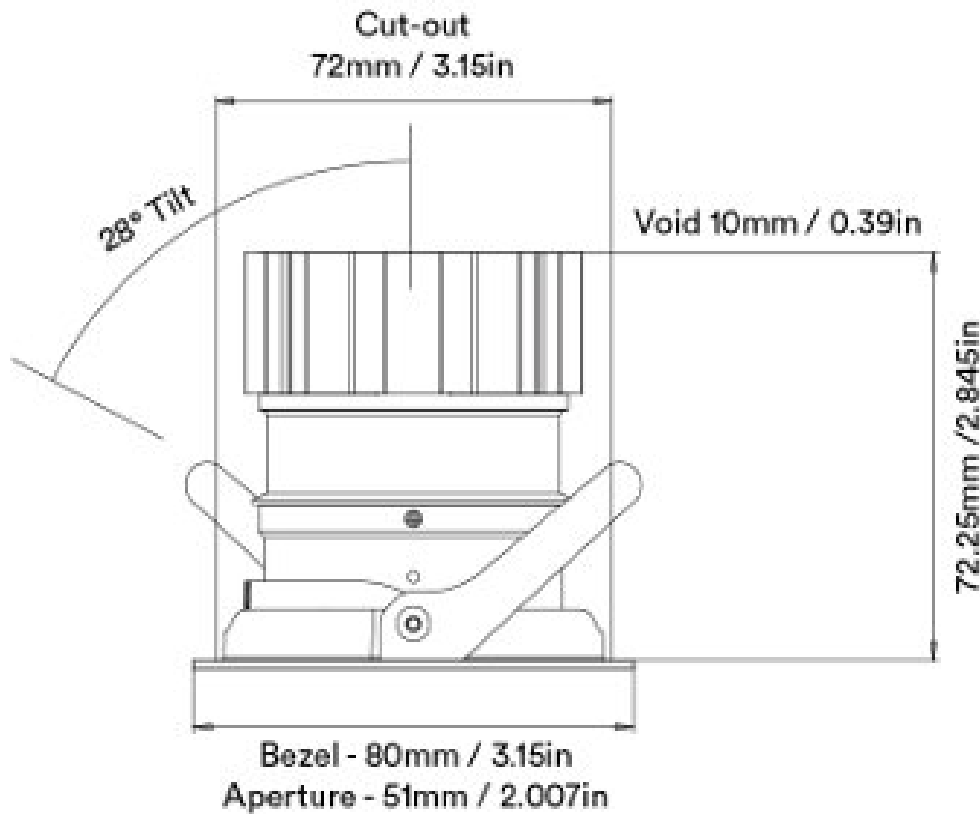

Tilt - 28°

Rotation - 360°

1800K - 2650K

CRI95

734lms

Cutout: 72mm

H: 75mm W: 96mm

Must have 10mm void space above fitting.

**0207 924 2055**  
**sales@superlites.co.uk**  
**www.superlites.co.uk**

As the luminaire dims gently, the light colour gradually “warms” from 2700 Kelvin to a glowing warm 1800 Kelvin.

**Unit height increases by  
21.65mm / 0.85in  
for spot and elliptical beams**