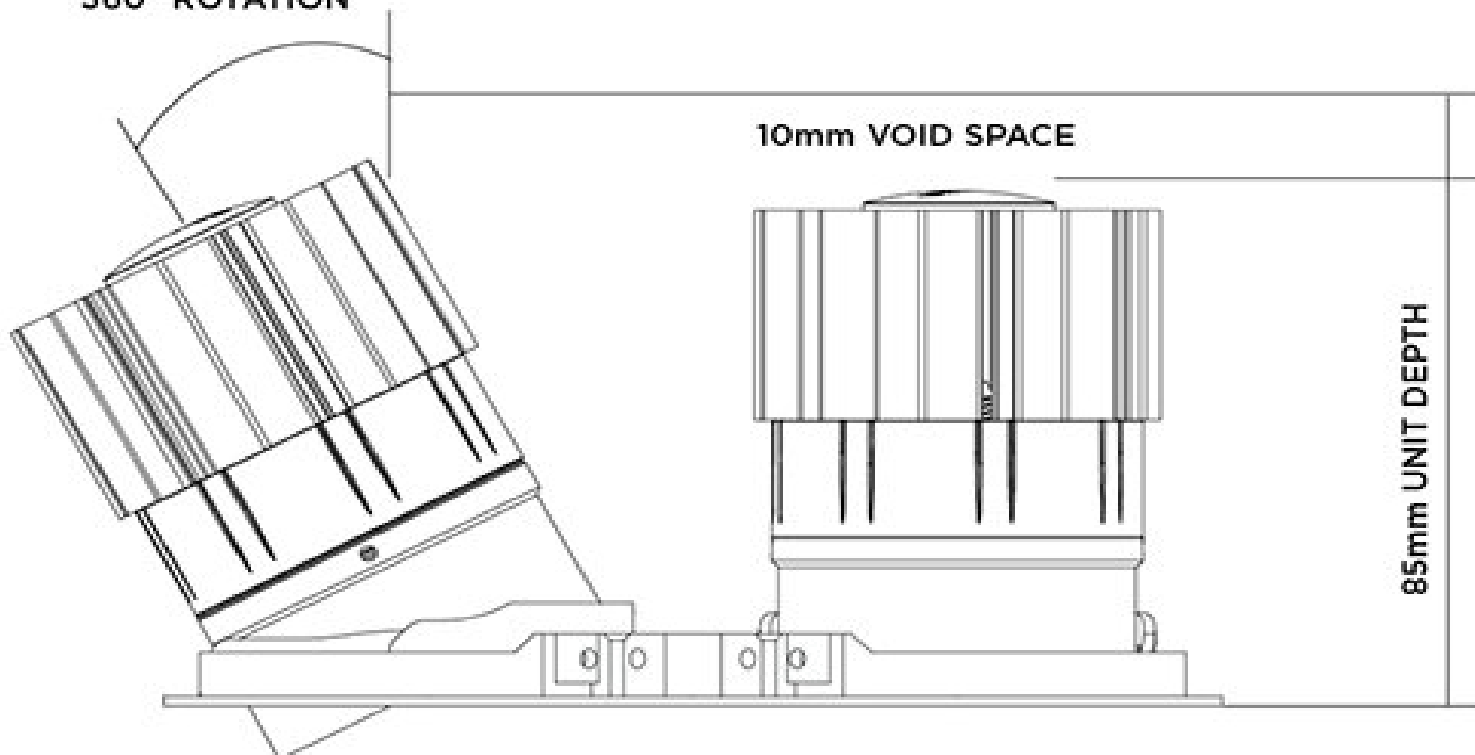

Cutout: 2 X 72mm

H: 75mm W: 80mm X 160mm

Must have 10mm void space above fitting.

**0207 924 2055**  
**sales@superlites.co.uk**  
**www.superlites.co.uk**

# Superlites

28° TILT  
360° ROTATION

2 X  $\varnothing 72$ mm CUT OUT 80mm CENTRES ( 2X  $\varnothing 74$ mm CUT OUT FOR IP RATED VERSION)  
 $\varnothing 51$ mm LENS APERTURE  
 $\varnothing 80$  x 160mm BEZEL