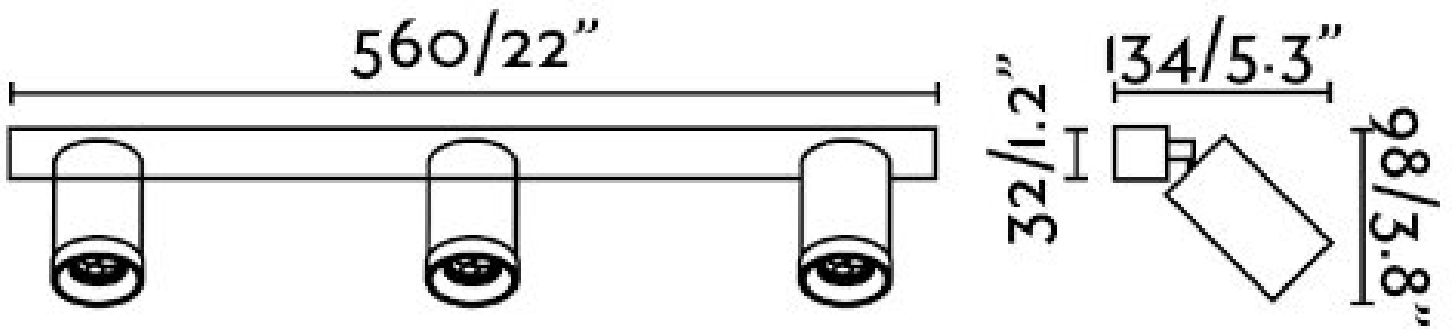

Zoro 3 Bar

Superlites

3 Bar GU10 surface spotlight

3 x GU10

Adjustable 90 deg tilt,

320 deg rotation

Class I

IP20

Jet Black,

Signal White

L: 560mm W: 134mm H: 32mm Dia: 98mm

0207 924 2055
sales@superlites.co.uk
www.superlites.co.uk

Zoro 3 Bar

Superlites

0207 924 2055
sales@superlites.co.uk
www.superlites.co.uk