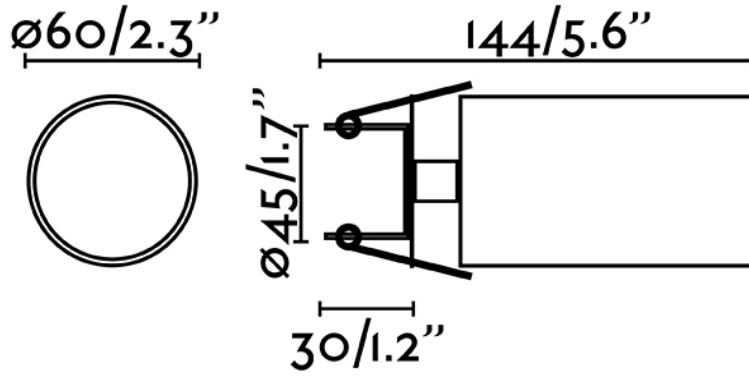

Zoro Butterfly

Superlites

0207 924 2055
sales@superlites.co.uk
www.superlites.co.uk